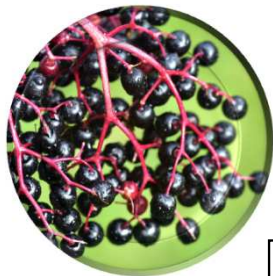

# Berries

Use this sheet to see how many types of berries\* you can spot in the park - best used during spring

Elder  
Elderberries

Bramble  
Blackberries

Dog Rose  
Rosehips

Rowan  
Rowan berries

Blackthorn  
Sloes

Holly  
Holly berries

Spindle  
Pink fruits with  
bright orange seeds

Wild Cherry  
Cherries

\*this is intended for the use as an ID guide, not a foraging guide. Do not eat anything you don't know what it is or if it is poisonous or not